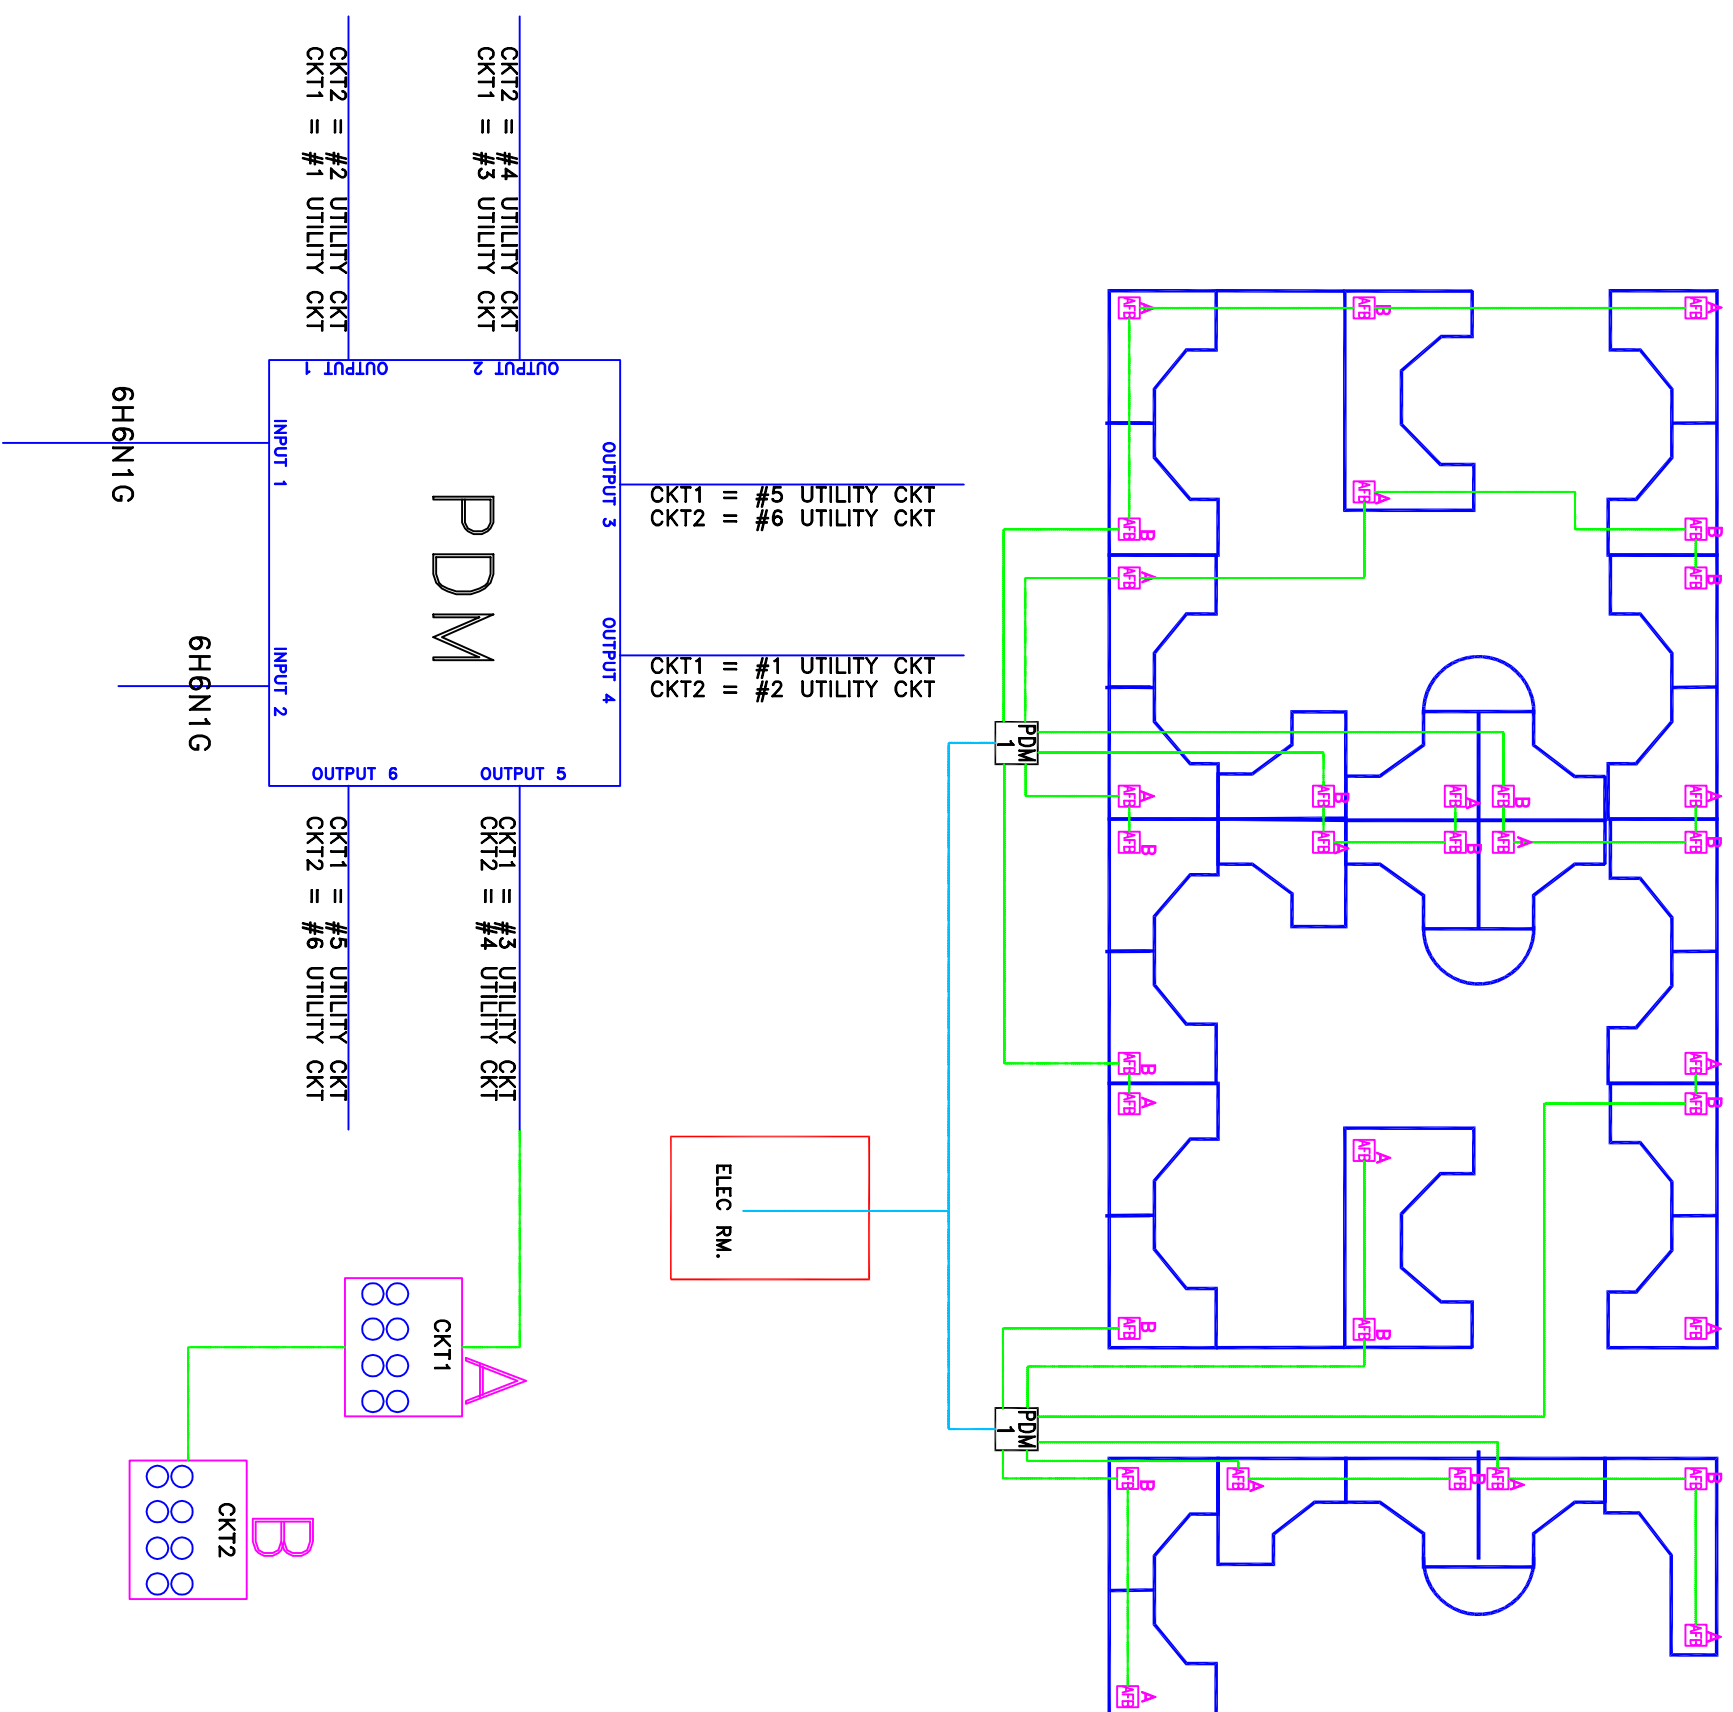

SAMPLE

SYMBOL LEGEND

PDM 8 PORT PRIMARY DISTRIBUTION _____ 0
1 BOX W/ 6-10 PIN CONNECTORS _____
NE ACCESS FLOOR BOX _____ 0
A VER. A (WHIP CKT 1) _____ 0
B VER. B (WHIP CKT 2) _____ 0
 * CIRCUITS 1&2 ARE UTILITY PURPOSE.

WHIP LEGEND

JUMPER WHIP _____ 0
 JUMPER WHIP _____ 0
 X'C _____ 0
 XX'C _____ 0
 HOMERUN WHIP FROM ELEC ROOM
 XX'HR _____ 0
 XX'HR _____ 0

NOTES:

* PRIMARY DISTRIBUTION BOXES CONSIST OF 12 HOTS, 12 NEUTRALS AND 2 GROUNDS FOR THE INPUT POWER AND 2 HOTS, 2 NEUTRALS AND 1 GROUNDS FOR THE OUTPUT POWER.

JOB NUMBER: _____
 DRAWN BY: TRB DATE: 03-08-07
 CHECKED BY: _____ SCALE: N.T.S.
 SHEET TITLE:
 12 CIRCUIT
 PDM DETAIL
 DEDICATED NEUTRALS

DRAWING #:
248-661-661-2D

FILE NAME: SAMPLES