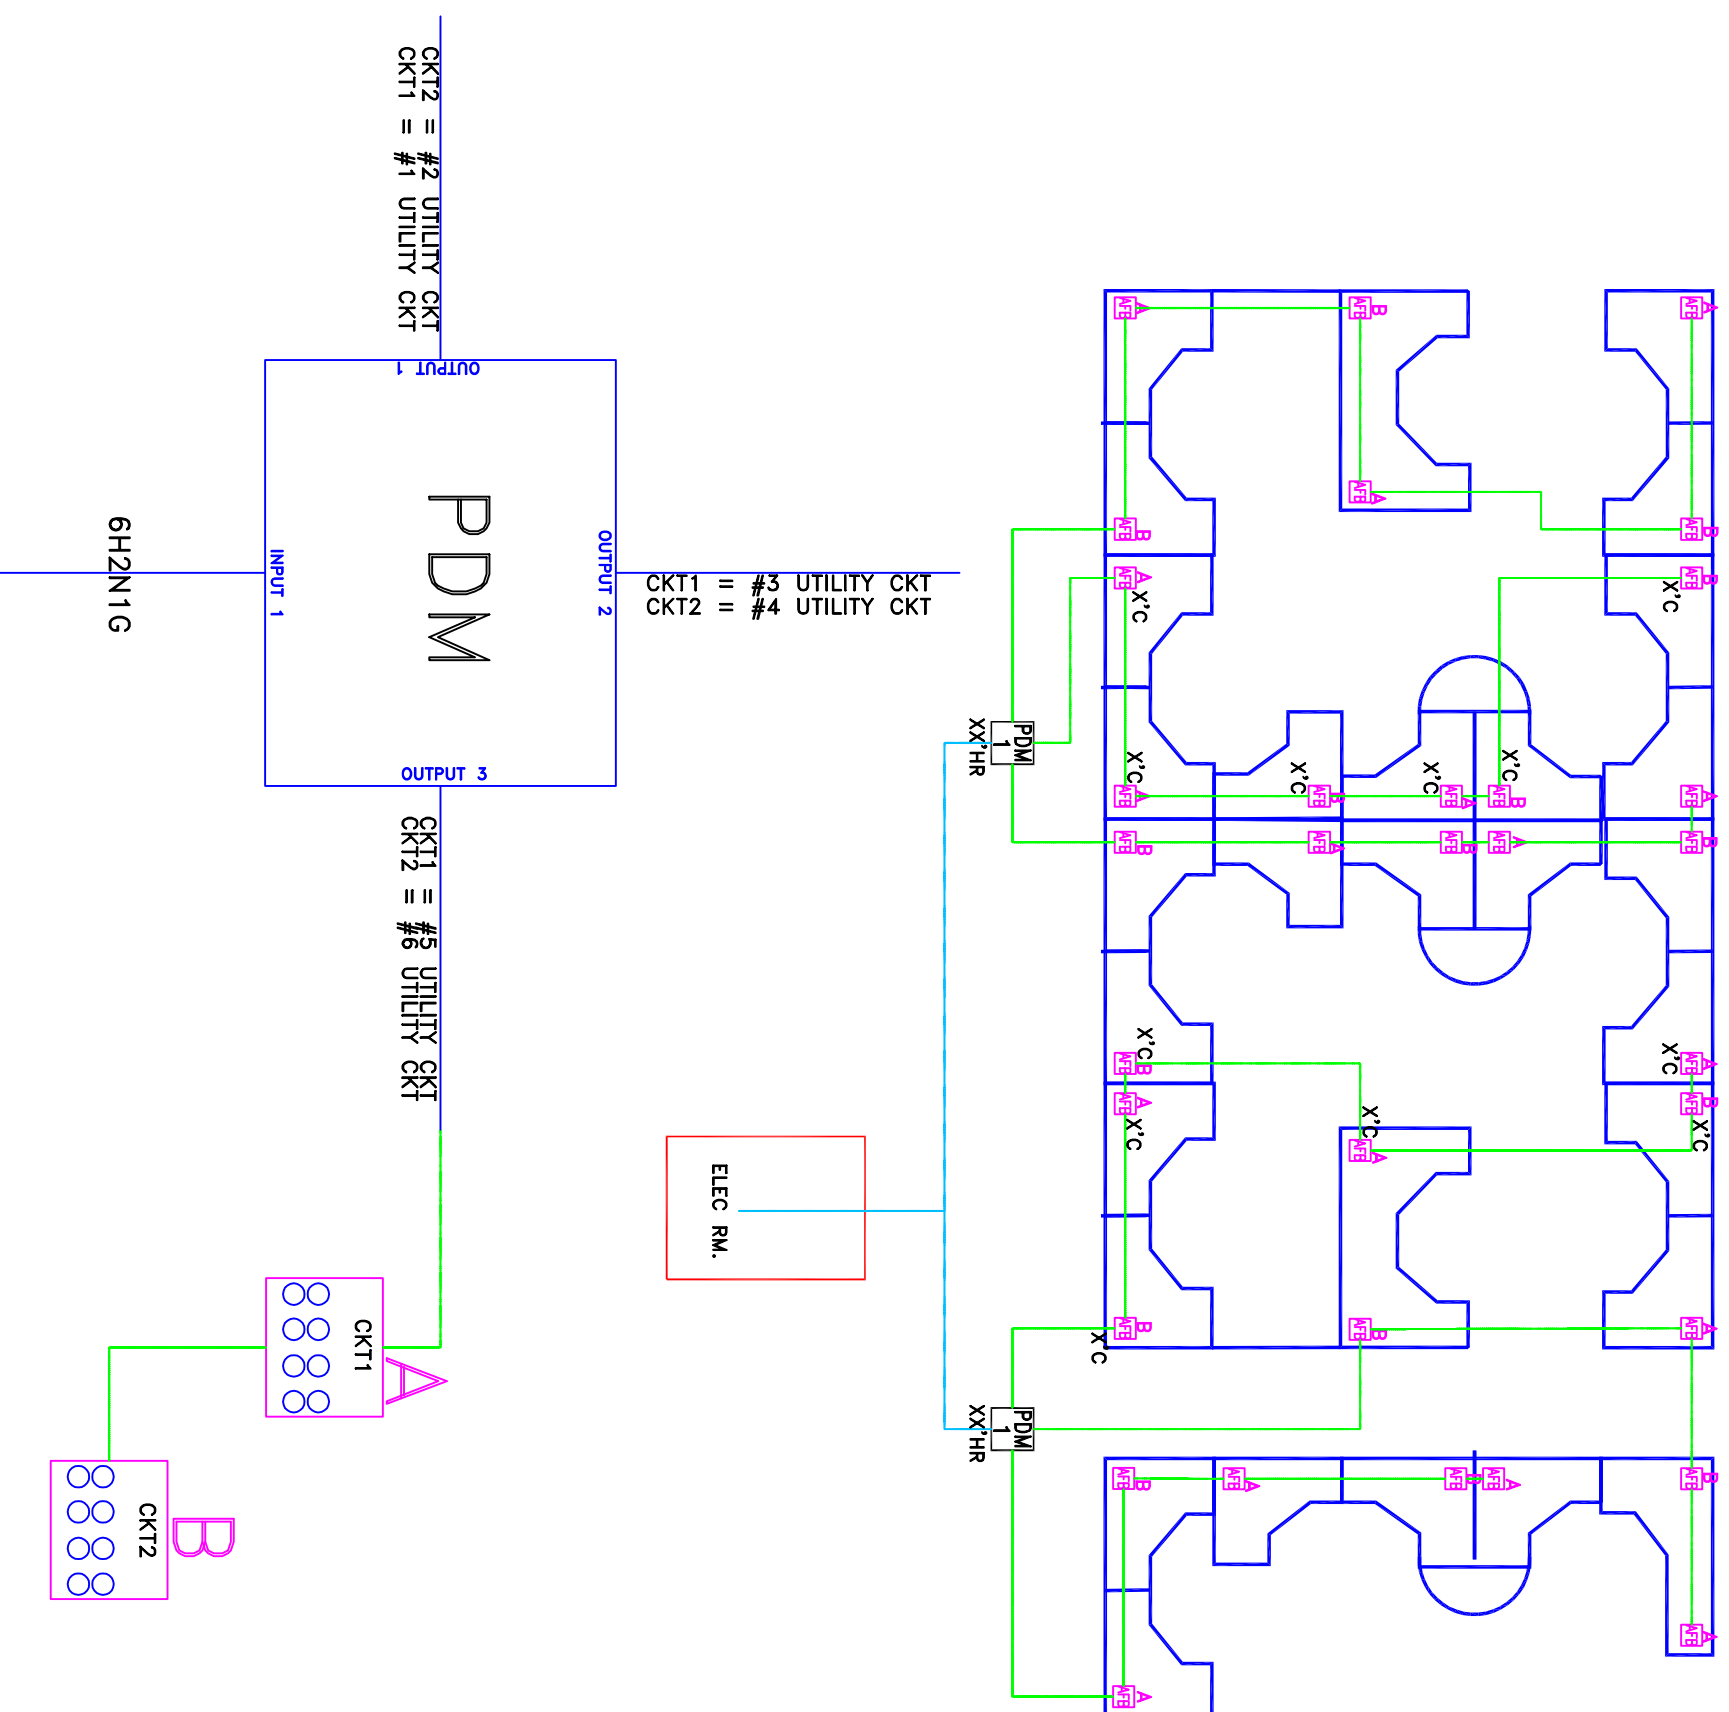

SAMPLE

SYMBOL LEGEND

PDM 4 PORT PRIMARY DISTRIBUTION BOX W/ 4-10 PIN CONNECTORS
A ACCESS FLOOR BOX
B VER. A (WHIP CKT 1)
B VER. B (WHIP CKT 2)
 * CIRCUITS 1&2 ARE UTILITY PURPOSE.

WHIP LEGEND

JUMPER WHIP
 JUMPER WHIP
 X'C
 XX'C
 HOMERUN WHIP FROM ELEC ROOM
 XX'HR
 XX'HR

NOTES:

* PRIMARY DISTRIBUTION BOXES CONSIST OF 6 HOTS, 2 NEUTRALS AND 1 GROUNDS FOR THE INPUT POWER AND 2 HOTS, 2 NEUTRALS AND 1 GROUNDS FOR THE OUTPUT POWER.

COMMUNICATIONS
INTEGRATORS INC.
 2625 S. WILSON STREET
 SUITE 105
 TEMPE, ARIZONA 85282
 (480) 464-8101

DRAWING #:
144-621-2D

FILE NAME: SAMPLES